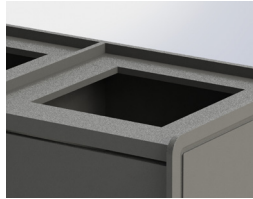

KEY BENEFITS & FEATURES:

- Made with durable UV-resistant, recycled plastic material.
- Customizable to each brand with a variety of designs and colors.
- Sleek, upscale design to improve the look of any site and reflect any brand.
- Perfect for indoor and outdoor environments.
- Units available in single or dual-stream.
- Design options include with or without a decorative routed design on door and sides.
- Opening shape options include square/rectangular or circular to accommodate both trash and recycling.
- Flat top or raised edge top options.
- Large capacity units with side-load (30-gal.) or top-load (42-gal.) options.
- 1-year warranty.
- Made in USA.

SIDE PANEL AND DOOR OPTIONS

Not Rounded

Rounded

ROOF STYLE

Flat

Raised Edge

OPENING SHAPE

Side Rectangle

Side Circle

Top Square

Top Circle

COLOR OPTIONS

Black

Beige

Gray

Green