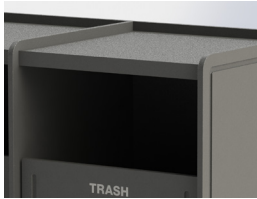

KEY BENEFITS & FEATURES:

- Made with durable UV-resistant, recycled plastic material.
- Customizable to each brand with a variety of designs and colors.
- Sleek, upscale design to improve the look of any site and reflect any brand.
- Perfect for indoor and outdoor environments.
- Units available in single or dual-stream.
- Design options include with or without a decorative routed design on door and sides.
- Opening shape options include square/rectangular or circular to accommodate both trash and recycling.
- Flat top or raised edge top options.
- Large capacity units with side-load (30-gal.) or top-load (42-gal.) options.
- 1-year warranty.
- Made in USA.

SIDE PANEL AND DOOR OPTIONS

Not Rounded

Rounded

ROOF STYLE

Flat

Raised Edge

OPENING SHAPE

Side Rectangle